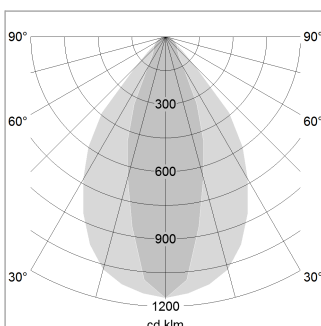

beledi XS

Article number: 70620715

LIGHT TECHNOLOGY

LED	SMD linear
Light colour	830
Luminous flux	4000 lm
System power	27 W
Luminaire Efficiency	148 lm/W
Reflector	NarrowBeam

LUMINAIRE

Weight	3.2 kg
Protection rating . class	IP 40 . I
Luminaire colour	black

OPTIONAL

Mounting Accessories

Light band with LED, rated life of the LED L80/B50 > 50000 h, colour rendering index CRI > 80, reflector with homogeneous light distribution pattern, lens optics made of PMMA, luminaire insert sheet steel, powder-coated, black

1.0 m	1.43 0.62	4653.0
2.0 m	2.86 1.24	1163.0
3.0 m	4.29 1.86	517.0
4.0 m	5.72 2.48	291.0
5.0 m	7.15 3.10	186.0
	Ø (m)	E0(0°)(lx)