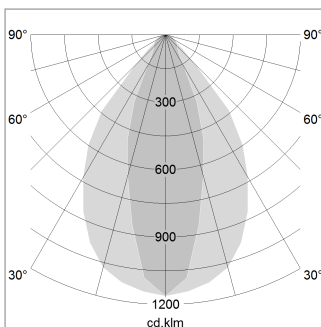

beledi XS

Article number: 70620801

LIGHT TECHNOLOGY

LED	SMD linear
Light colour	840
Luminous flux	3200 lm
System power	20 W
Luminaire Efficiency	160 lm/W
Reflector	NarrowBeam

LUMINAIRE

Weight	3.2 kg
Protection rating . class	IP 40 . I
Luminaire colour	black

OPTIONAL

Mounting Accessories

Light band with LED, rated life of the LED L80/B50 > 50000 h, colour rendering index CRI > 80, reflector with homogeneous light distribution pattern, lens optics made of PMMA, luminaire insert sheet steel, powder-coated, black

1.0 m	1.43 0.62	3723.0
2.0 m	2.86 1.24	931.0
3.0 m	4.29 1.86	414.0
4.0 m	5.72 2.48	233.0
5.0 m	7.15 3.10	149.0
	Ø (m)	E0(0°)(lx)