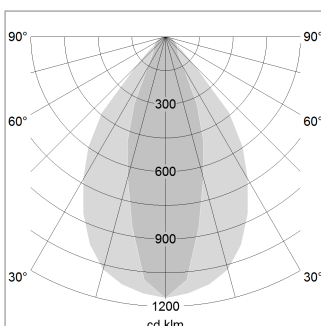

### LIGHT TECHNOLOGY

|                      |            |
|----------------------|------------|
| LED                  | SMD linear |
| Light colour         | 840        |
| Luminous flux        | 4000 lm    |
| System power         | 25.5 W     |
| Luminaire Efficiency | 157 lm/W   |
| Reflector            | NarrowBeam |

### LUMINAIRE

|                           |           |
|---------------------------|-----------|
| Weight                    | 3.2 kg    |
| Protection rating . class | IP 40 . I |
| Luminaire colour          | black     |

|       |           |            |
|-------|-----------|------------|
| 1.0 m | 1.43 0.62 | 4653.0     |
| 2.0 m | 2.86 1.24 | 1163.0     |
| 3.0 m | 4.29 1.86 | 517.0      |
| 4.0 m | 5.72 2.48 | 291.0      |
| 5.0 m | 7.15 3.10 | 186.0      |
| Ø (m) |           | E0(0°)(lx) |