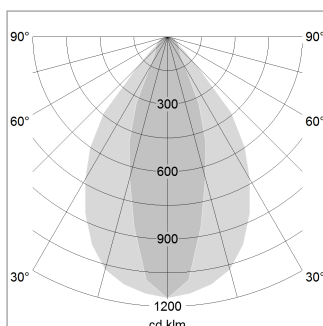

beledi XS

Article number: 70620804

LIGHT TECHNOLOGY

LED	SMD linear
Light colour	840
Luminous flux	6000 lm
System power	42 W
Luminaire Efficiency	143 lm/W
Reflector	NarrowBeam

LUMINAIRE

Weight	3.2 kg
Protection rating . class	IP 40 . I
Luminaire colour	black

OPTIONAL

Mounting Accessories

Light band with LED, rated life of the LED L80/B50 > 50000 h, colour rendering index CRI > 80, reflector with homogeneous light distribution pattern, lens optics made of PMMA, luminaire insert sheet steel, powder-coated, black

1.0 m	1.43 0.62	6980.0
2.0 m	2.86 1.24	1745.0
3.0 m	4.29 1.86	776.0
4.0 m	5.72 2.48	436.0
5.0 m	7.15 3.10	279.0
Ø (m)		E0(0°)(lx)