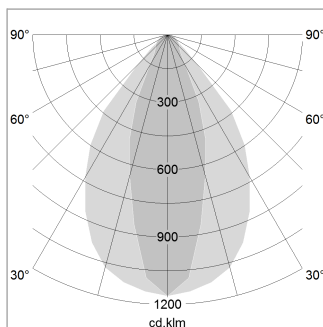

beledi XS

Article number: 70620805

LIGHT TECHNOLOGY

LED	SMD linear
Light colour	840
Luminous flux	6000 lm
System power	42 W
Luminaire Efficiency	143 lm/W
Reflector	NarrowBeam

LUMINAIRE

Weight	3.2 kg
Protection rating . class	IP 40 . I
Luminaire colour	black

OPTIONAL

Mounting Accessories

Light band with LED, rated life of the LED L80/B50 > 50000 h, colour rendering index CRI > 80, reflector with homogeneous light distribution pattern, lens optics made of PMMA, luminaire insert sheet steel, powder-coated, black

1.0 m	1.43 0.62	6980.0
2.0 m	2.86 1.24	1745.0
3.0 m	4.29 1.86	776.0
4.0 m	5.72 2.48	436.0
5.0 m	7.15 3.10	279.0
	Ø (m)	E0(0°)(lx)