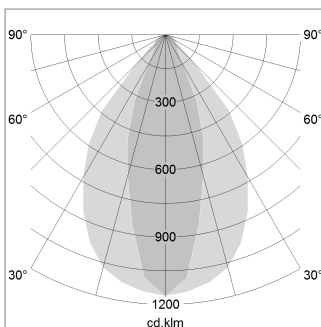

beledi XS

Article number: 70620806

LIGHT TECHNOLOGY

LED	SMD linear
Light colour	840
Luminous flux	4800 lm
System power	30 W
Luminaire Efficiency	160 lm/W
Reflector	NarrowBeam

LUMINAIRE

Weight	3.2 kg
Protection rating . class	IP 40 . I
Luminaire colour	black

OPTIONAL

Mounting Accessories

Light band with LED, rated life of the LED L80/B50 > 50000 h, colour rendering index CRI > 80, reflector with homogeneous light distribution pattern, lens optics made of PMMA, luminaire insert sheet steel, powder-coated, black

1.0 m	1.43 0.62	5584.0
2.0 m	2.86 1.24	1396.0
3.0 m	4.29 1.86	620.0
4.0 m	5.72 2.48	349.0
5.0 m	7.15 3.10	223.0
Ø (m)		E0(0°)(lx)