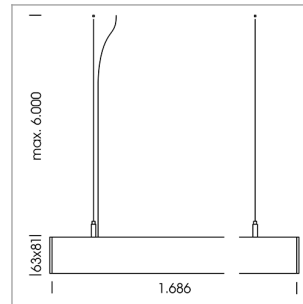

beledi XS

Article number: 70620808

LIGHT TECHNOLOGY

LED	SMD linear
Light colour	840
Luminous flux	6000 lm
System power	38.5 W
Luminaire Efficiency	156 lm/W
Reflector	NarrowBeam

LUMINAIRE

Weight	3.2 kg
Protection rating . class	IP 40 . I
Luminaire colour	black

OPTIONAL

Mounting Accessories

Light band with LED, rated life of the LED L80/B50 > 50000 h, colour rendering index CRI > 80, reflector with homogeneous light distribution pattern, lens optics made of PMMA, luminaire insert sheet steel, powder-coated, black

1.0 m	1.43 0.62	6980.0
2.0 m	2.86 1.24	1745.0
3.0 m	4.29 1.86	776.0
4.0 m	5.72 2.48	436.0
5.0 m	7.15 3.10	279.0
Ø (m)		E0(0°)(lx)