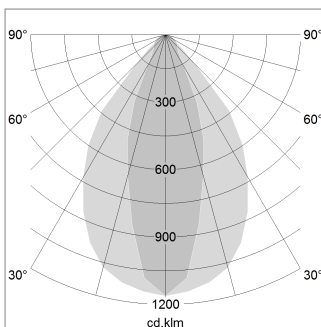

beledi XS

Article number: 70620808

LIGHT TECHNOLOGY

LED	SMD linear
Light colour	840
Luminous flux	6000 lm
System power	38.5 W
Luminaire Efficiency	156 lm/W
Reflector	NarrowBeam

LUMINAIRE

Weight	3.2 kg
Protection rating . class	IP 40 . I
Luminaire colour	black

OPTIONAL

Mounting Accessories

Light band with LED, rated life of the LED L80/B50 > 50000 h, colour rendering index CRI > 80, reflector with homogeneous light distribution pattern, lens optics made of PMMA, luminaire insert sheet steel, powder-coated, black

1.0 m	1.43 0.62	6980.0
2.0 m	2.86 1.24	1745.0
3.0 m	4.29 1.86	776.0
4.0 m	5.72 2.48	436.0
5.0 m	7.15 3.10	279.0
Ø (m)		E0(0°)(lx)