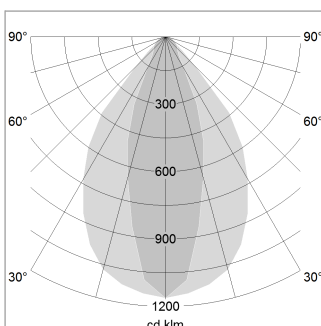

beledi XS

Article number: 70620809

LIGHT TECHNOLOGY

LED	SMD linear
Light colour	840
Luminous flux	6000 lm
System power	38.5 W
Luminaire Efficiency	156 lm/W
Reflector	NarrowBeam

LUMINAIRE

Weight	3.2 kg
Protection rating . class	IP 40 . I
Luminaire colour	black

OPTIONAL

Mounting Accessories

Light band with LED, rated life of the LED L80/B50 > 50000 h, colour rendering index CRI > 80, reflector with homogeneous light distribution pattern, lens optics made of PMMA, luminaire insert sheet steel, powder-coated, black

1.0 m	1.43 0.62	6980.0
2.0 m	2.86 1.24	1745.0
3.0 m	4.29 1.86	776.0
4.0 m	5.72 2.48	436.0
5.0 m	7.15 3.10	279.0
Ø (m)		E0(0°)(lx)