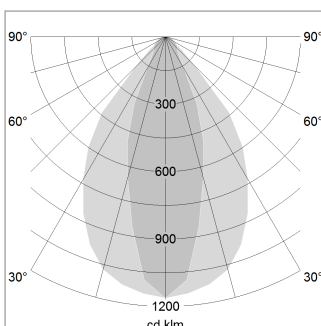

beledi XS

Article number: 70620810

LIGHT TECHNOLOGY

LED	SMD linear
Light colour	840
Luminous flux	9000 lm
System power	63 W
Luminaire Efficiency	143 lm/W
Reflector	NarrowBeam

LUMINAIRE

Weight	3.2 kg
Protection rating . class	IP 40 . I
Luminaire colour	black

OPTIONAL

Mounting Accessories

Light band with LED, rated life of the LED L80/B50 > 50000 h, colour rendering index CRI > 80, reflector with homogeneous light distribution pattern, lens optics made of PMMA, luminaire insert sheet steel, powder-coated, black

1.0 m	1.43 0.62	10470.0
2.0 m	2.86 1.24	2618.0
3.0 m	4.29 1.86	1163.0
4.0 m	5.72 2.48	654.0
5.0 m	7.15 3.10	419.0
	Ø (m)	E0(0°)(lx)