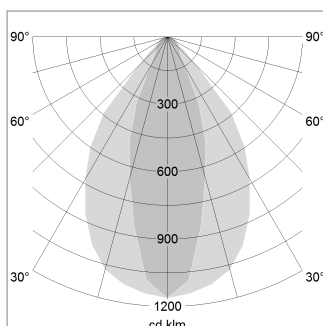

beledi XS

Article number: 70620811

LIGHT TECHNOLOGY

LED	SMD linear
Light colour	840
Luminous flux	9000 lm
System power	63 W
Luminaire Efficiency	143 lm/W
Reflector	NarrowBeam

LUMINAIRE

Weight	3.2 kg
Protection rating . class	IP 40 . I
Luminaire colour	black

OPTIONAL

Mounting Accessories

Light band with LED, rated life of the LED L80/B50 > 50000 h, colour rendering index CRI > 80, reflector with homogeneous light distribution pattern, lens optics made of PMMA, luminaire insert sheet steel, powder-coated, black

1.0 m	1.43 0.62	10470.0
2.0 m	2.86 1.24	2618.0
3.0 m	4.29 1.86	1163.0
4.0 m	5.72 2.48	654.0
5.0 m	7.15 3.10	419.0
Ø (m)		E0(0°)(lx)