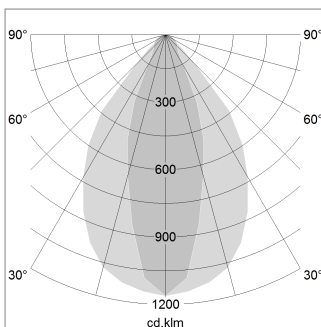

beledi XS

Article number: 70620813

LIGHT TECHNOLOGY

LED	SMD linear
Light colour	840
Luminous flux	3200 lm
System power	20 W
Luminaire Efficiency	160 lm/W
Reflector	NarrowBeam

LUMINAIRE

Weight	3.2 kg
Protection rating . class	IP 40 . I
Luminaire colour	black

OPTIONAL

Mounting Accessories

Light band with LED, rated life of the LED L80/B50 > 50000 h, colour rendering index CRI > 80, reflector with homogeneous light distribution pattern, lens optics made of PMMA, luminaire insert sheet steel, powder-coated, black

1.0 m	1.43 0.62	3723.0
2.0 m	2.86 1.24	931.0
3.0 m	4.29 1.86	414.0
4.0 m	5.72 2.48	233.0
5.0 m	7.15 3.10	149.0
Ø (m)		E0(0°)(lx)