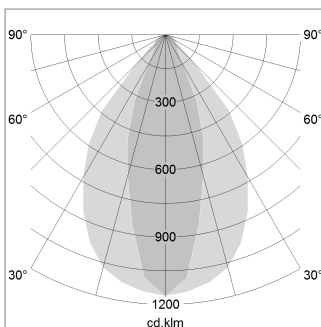

### LIGHT TECHNOLOGY

LED	SMD linear
Light colour	840
Luminous flux	4000 lm
System power	25.5 W
Luminaire Efficiency	157 lm/W
Reflector	NarrowBeam

1.0 m	1.43 0.62	4653.0
2.0 m	2.86 1.24	1163.0
3.0 m	4.29 1.86	517.0
4.0 m	5.72 2.48	291.0
5.0 m	7.15 3.10	186.0
Ø (m)		E0(0°)(lx)