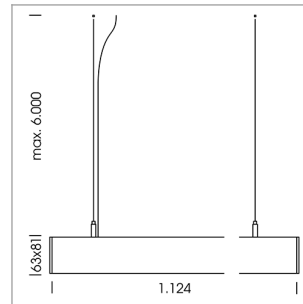

beledi XS

Article number: 70620814

LIGHT TECHNOLOGY

LED	SMD linear
Light colour	840
Luminous flux	4000 lm
System power	25.5 W
Luminaire Efficiency	157 lm/W
Reflector	NarrowBeam

LUMINAIRE

Weight	3.2 kg
Protection rating . class	IP 40 . I
Luminaire colour	black

OPTIONAL

Mounting Accessories

Light band with LED, rated life of the LED L80/B50 > 50000 h, colour rendering index CRI > 80, reflector with homogeneous light distribution pattern, lens optics made of PMMA, luminaire insert sheet steel, powder-coated, black

driver unit: 220-240 V~ / 50-60 Hz, max. 24 luminaires per circuit (B16A fuse)

Note: All data are typical values. System features may change with product improvements due to technical advances. Errors excepted.