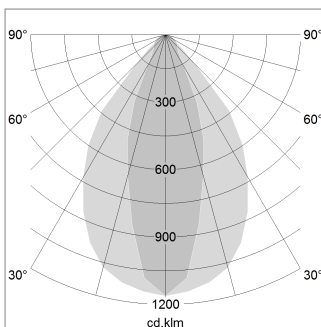

beledi XS

Article number: 70620815

LIGHT TECHNOLOGY

LED	SMD linear
Light colour	840
Luminous flux	4000 lm
System power	25.5 W
Luminaire Efficiency	157 lm/W
Reflector	NarrowBeam

LUMINAIRE

Weight	3.2 kg
Protection rating . class	IP 40 . I
Luminaire colour	black

OPTIONAL

Mounting Accessories

Light band with LED, rated life of the LED L80/B50 > 50000 h, colour rendering index CRI > 80, reflector with homogeneous light distribution pattern, lens optics made of PMMA, luminaire insert sheet steel, powder-coated, black

1.0 m	1.43 0.62	4653.0
2.0 m	2.86 1.24	1163.0
3.0 m	4.29 1.86	517.0
4.0 m	5.72 2.48	291.0
5.0 m	7.15 3.10	186.0
Ø (m)		E0(0°)(lx)