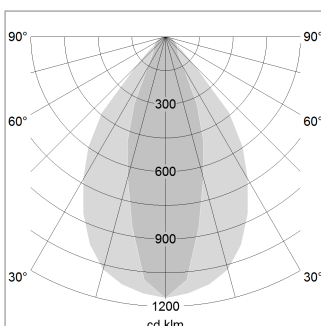

beledi XS

Article number: 70620817

LIGHT TECHNOLOGY

LED	SMD linear
Light colour	840
Luminous flux	6000 lm
System power	42 W
Luminaire Efficiency	143 lm/W
Reflector	NarrowBeam

LUMINAIRE

Weight	3.2 kg
Protection rating . class	IP 40 . I
Luminaire colour	black

OPTIONAL

Mounting Accessories

Light band with LED, rated life of the LED L80/B50 > 50000 h, colour rendering index CRI > 80, reflector with homogeneous light distribution pattern, lens optics made of PMMA, luminaire insert sheet steel, powder-coated, black

1.0 m	1.43 0.62	6980.0
2.0 m	2.86 1.24	1745.0
3.0 m	4.29 1.86	776.0
4.0 m	5.72 2.48	436.0
5.0 m	7.15 3.10	279.0
Ø (m)		E0(0°)(lx)