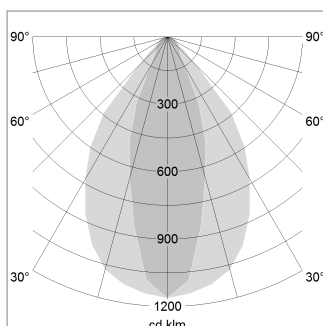

beledi XS

Article number: 70620819

LIGHT TECHNOLOGY

LED	SMD linear
Light colour	840
Luminous flux	4800 lm
System power	30 W
Luminaire Efficiency	160 lm/W
Reflector	NarrowBeam

LUMINAIRE

Weight	3.2 kg
Protection rating . class	IP 40 . I
Luminaire colour	black

OPTIONAL

Mounting Accessories

Light band with LED, rated life of the LED L80/B50 > 50000 h, colour rendering index CRI > 80, reflector with homogeneous light distribution pattern, lens optics made of PMMA, luminaire insert sheet steel, powder-coated, black

1.0 m	1.43 0.62	5584.0
2.0 m	2.86 1.24	1396.0
3.0 m	4.29 1.86	620.0
4.0 m	5.72 2.48	349.0
5.0 m	7.15 3.10	223.0
	Ø (m)	E0(0°)(lx)