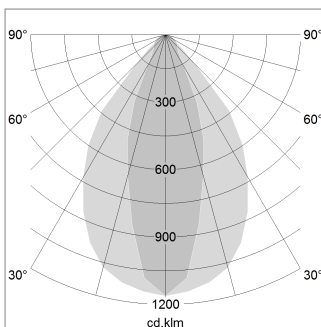

beledi XS

Article number: 70620820

LIGHT TECHNOLOGY

LED	SMD linear
Light colour	840
Luminous flux	6000 lm
System power	38.5 W
Luminaire Efficiency	156 lm/W
Reflector	NarrowBeam

LUMINAIRE

Weight	3.2 kg
Protection rating . class	IP 40 . I
Luminaire colour	black

OPTIONAL

Mounting Accessories

Light band with LED, rated life of the LED L80/B50 > 50000 h, colour rendering index CRI > 80, reflector with homogeneous light distribution pattern, lens optics made of PMMA, luminaire insert sheet steel, powder-coated, black

1.0 m	1.43 0.62	6980.0
2.0 m	2.86 1.24	1745.0
3.0 m	4.29 1.86	776.0
4.0 m	5.72 2.48	436.0
5.0 m	7.15 3.10	279.0
Ø (m)		E0(0°)(lx)