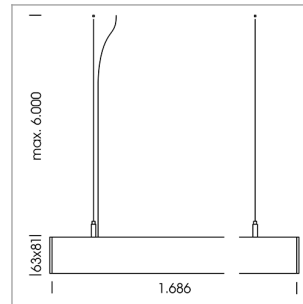

beledi XS

Article number: 70620821

LIGHT TECHNOLOGY

LED	SMD linear
Light colour	840
Luminous flux	6000 lm
System power	38.5 W
Luminaire Efficiency	156 lm/W
Reflector	NarrowBeam

LUMINAIRE

Weight	3.2 kg
Protection rating . class	IP 40 . I
Luminaire colour	black

OPTIONAL

Mounting Accessories

Light band with LED, rated life of the LED L80/B50 > 50000 h, colour rendering index CRI > 80, reflector with homogeneous light distribution pattern, lens optics made of PMMA, luminaire insert sheet steel, powder-coated, black

Height (m)	Beam Diameter (m)	Beam Area (m²)	Luminous Flux (lm)
1.0 m	1.43	0.62	6980.0
2.0 m	2.86	1.24	1745.0
3.0 m	4.29	1.86	776.0
4.0 m	5.72	2.48	436.0
5.0 m	7.15	3.10	279.0

Ø (m) E0(0°)(lx)