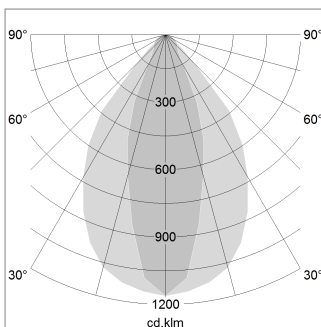

beledi XS

Article number: 70620821

LIGHT TECHNOLOGY

LED	SMD linear
Light colour	840
Luminous flux	6000 lm
System power	38.5 W
Luminaire Efficiency	156 lm/W
Reflector	NarrowBeam

LUMINAIRE

Weight	3.2 kg
Protection rating . class	IP 40 . I
Luminaire colour	black

OPTIONAL

Mounting Accessories

Light band with LED, rated life of the LED L80/B50 > 50000 h, colour rendering index CRI > 80, reflector with homogeneous light distribution pattern, lens optics made of PMMA, luminaire insert sheet steel, powder-coated, black

Height (m)	Beam Diameter (m)	Beam Area (m²)	Luminous Flux (lm)
1.0 m	1.43	0.62	6980.0
2.0 m	2.86	1.24	1745.0
3.0 m	4.29	1.86	776.0
4.0 m	5.72	2.48	436.0
5.0 m	7.15	3.10	279.0

Ø (m) E0(0°)(lx)