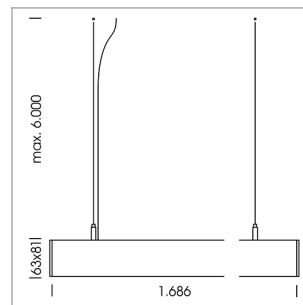

beledi XS

Article number: 70630107

LIGHT TECHNOLOGY

LED	SMD linear
Light colour	830
Luminous flux	4800 lm
System power	32 W
Luminaire Efficiency	150 lm/W
Reflector	BatWing
Beam angle	2 x 20°

LUMINAIRE

Weight	3.2 kg
Protection rating . class	IP 40 . I
Luminaire colour	white

OPTIONAL

Mounting Accessories

Light band with LED, rated life of the LED L80/B50 > 50000 h, colour rendering index CRI > 80, reflector with double asymmetrical light distribution pattern, lens optics made of PMMA, luminaire insert sheet steel, powder-coated, white