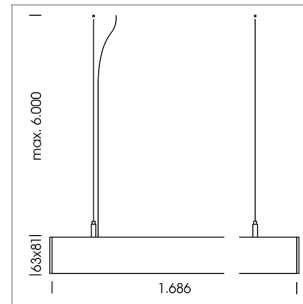

beledi XS

Article number: 70630111

LIGHT TECHNOLOGY

LED	SMD linear
Light colour	830
Luminous flux	9000 lm
System power	66.5 W
Luminaire Efficiency	135 lm/W
Reflector	BatWing
Beam angle	2 x 20°

LUMINAIRE

Weight	3.2 kg
Protection rating . class	IP 40 . I
Luminaire colour	white

OPTIONAL

Mounting Accessories

Light band with LED, rated life of the LED L80/B50 > 50000 h, colour rendering index CRI > 80, reflector with double asymmetrical light distribution pattern, lens optics made of PMMA, luminaire insert sheet steel, powder-coated, white