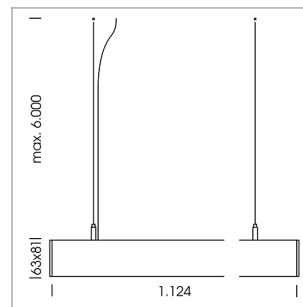

beledi XS

Article number: 70630116

LIGHT TECHNOLOGY

LED	SMD linear
Light colour	830
Luminous flux	6000 lm
System power	44.5 W
Luminaire Efficiency	135 lm/W
Reflector	BatWing
Beam angle	2 x 20°

LUMINAIRE

Weight	3.2 kg
Protection rating . class	IP 40 . I
Luminaire colour	white

OPTIONAL

Mounting Accessories

Light band with LED, rated life of the LED L80/B50 > 50000 h, colour rendering index CRI > 80, reflector with double asymmetrical light distribution pattern, lens optics made of PMMA, luminaire insert sheet steel, powder-coated, white