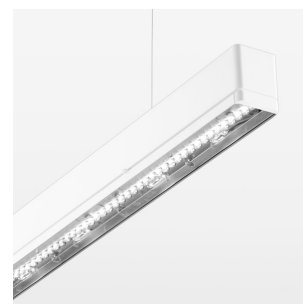

## beledi XS

Article number: 70630206

### LIGHT TECHNOLOGY

LED	SMD linear
Light colour	840
Luminous flux	4800 lm
System power	30 W
Luminaire Efficiency	160 lm/W
Reflector	BatWing
Beam angle	2 x 20°

### LUMINAIRE

Weight	3.2 kg
Protection rating . class	IP 40 . I
Luminaire colour	white

### OPTIONAL

Mounting Accessories

Light band with LED, rated life of the LED L80/B50 > 50000 h, colour rendering index CRI > 80, reflector with double asymmetrical light distribution pattern, lens optics made of PMMA, luminaire insert sheet steel, powder-coated, white