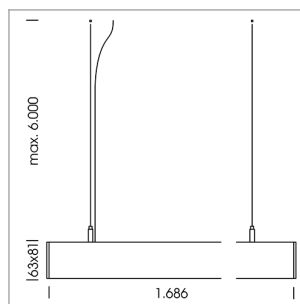

## beledi XS

Article number: 70630206

### LIGHT TECHNOLOGY

LED	SMD linear
Light colour	840
Luminous flux	4800 lm
System power	30 W
Luminaire Efficiency	160 lm/W
Reflector	BatWing
Beam angle	2 x 20°

### LUMINAIRE

Weight	3.2 kg
Protection rating . class	IP 40 . I
Luminaire colour	white

### OPTIONAL

Mounting Accessories

Light band with LED, rated life of the LED L80/B50 > 50000 h, colour rendering index CRI > 80, reflector with double asymmetrical light distribution pattern, lens optics made of PMMA, luminaire insert sheet steel, powder-coated, white