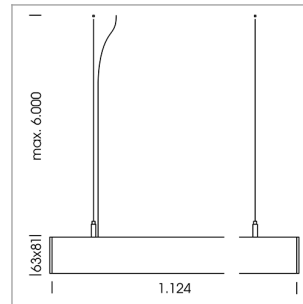

beledi XS

Article number: 70630215

LIGHT TECHNOLOGY

LED	SMD linear
Light colour	840
Luminous flux	4000 lm
System power	25.5 W
Luminaire Efficiency	157 lm/W
Reflector	BatWing
Beam angle	2 x 20°

LUMINAIRE

Weight	3.2 kg
Protection rating . class	IP 40 . I
Luminaire colour	white

OPTIONAL

Mounting Accessories

Light band with LED, rated life of the LED L80/B50 > 50000 h, colour rendering index CRI > 80, reflector with double asymmetrical light distribution pattern, lens optics made of PMMA, luminaire insert sheet steel, powder-coated, white