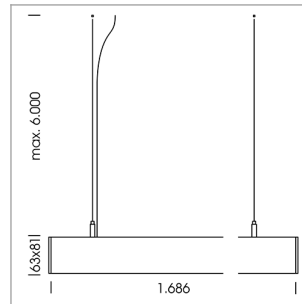

beledi XS

Article number: 70630219

LIGHT TECHNOLOGY

LED	SMD linear
Light colour	840
Luminous flux	4800 lm
System power	30 W
Luminaire Efficiency	160 lm/W
Reflector	BatWing
Beam angle	2 x 20°

LUMINAIRE

Weight	3.2 kg
Protection rating . class	IP 40 . I
Luminaire colour	white

OPTIONAL

Mounting Accessories

Light band with LED, rated life of the LED L80/B50 > 50000 h, colour rendering index CRI > 80, reflector with double asymmetrical light distribution pattern, lens optics made of PMMA, luminaire insert sheet steel, powder-coated, white