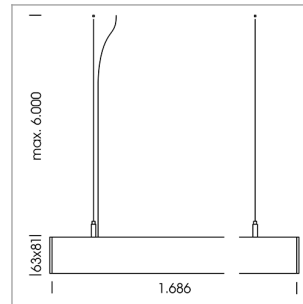

## beledi XS

Article number: 70630220

### LIGHT TECHNOLOGY

LED	SMD linear
Light colour	840
Luminous flux	6000 lm
System power	38.5 W
Luminaire Efficiency	156 lm/W
Reflector	BatWing
Beam angle	2 x 20°

### LUMINAIRE

Weight	3.2 kg
Protection rating . class	IP 40 . I
Luminaire colour	white

### OPTIONAL

Mounting Accessories

Light band with LED, rated life of the LED L80/B50 > 50000 h, colour rendering index CRI > 80, reflector with double asymmetrical light distribution pattern, lens optics made of PMMA, luminaire insert sheet steel, powder-coated, white