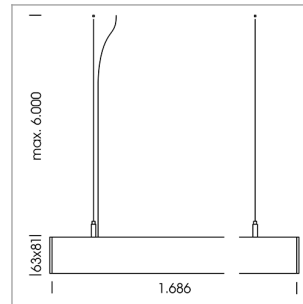

beledi XS

Article number: 70630221

LIGHT TECHNOLOGY

LED	SMD linear
Light colour	840
Luminous flux	6000 lm
System power	38.5 W
Luminaire Efficiency	156 lm/W
Reflector	BatWing
Beam angle	2 x 20°

LUMINAIRE

Weight	3.2 kg
Protection rating . class	IP 40 . I
Luminaire colour	white

OPTIONAL

Mounting Accessories

Light band with LED, rated life of the LED L80/B50 > 50000 h, colour rendering index CRI > 80, reflector with double asymmetrical light distribution pattern, lens optics made of PMMA, luminaire insert sheet steel, powder-coated, white