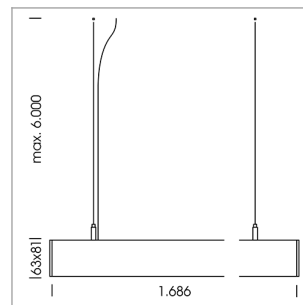

beledi XS

Article number: 70630407

LIGHT TECHNOLOGY

LED	SMD linear
Light colour	830
Luminous flux	4800 lm
System power	32 W
Luminaire Efficiency	150 lm/W
Reflector	BatWing
Beam angle	2 x 20°

LUMINAIRE

Weight	3.2 kg
Protection rating . class	IP 40 . I
Luminaire colour	silver

OPTIONAL

Mounting Accessories

Light band with LED, rated life of the LED L80/B50 > 50000 h, colour rendering index CRI > 80, reflector with double asymmetrical light distribution pattern, lens optics made of PMMA, luminaire insert sheet steel, powder-coated, silver