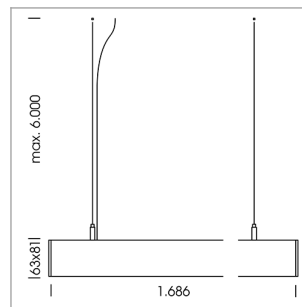

beledi XS

Article number: 70630408

LIGHT TECHNOLOGY

LED	SMD linear
Light colour	830
Luminous flux	6000 lm
System power	40.5 W
Luminaire Efficiency	148 lm/W
Reflector	BatWing
Beam angle	2 x 20°

LUMINAIRE

Weight	3.2 kg
Protection rating . class	IP 40 . I
Luminaire colour	silver

OPTIONAL

Mounting Accessories

Light band with LED, rated life of the LED L80/B50 > 50000 h, colour rendering index CRI > 80, reflector with double asymmetrical light distribution pattern, lens optics made of PMMA, luminaire insert sheet steel, powder-coated, silver

driver unit: 220-240 V~ / 50-60 Hz, max. 24 luminaires per circuit (B16A fuse)

Note: All data are typical values. System features may change with product improvements due to technical advances. Errors excepted.