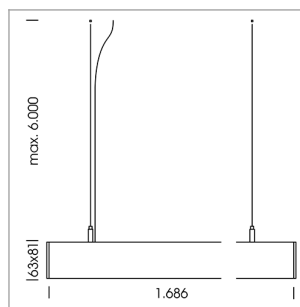

beledi XS

Article number: 70630409

LIGHT TECHNOLOGY

LED	SMD linear
Light colour	830
Luminous flux	6000 lm
System power	40.5 W
Luminaire Efficiency	148 lm/W
Reflector	BatWing
Beam angle	2 x 20°

LUMINAIRE

Weight	3.2 kg
Protection rating . class	IP 40 . I
Luminaire colour	silver

OPTIONAL

Mounting Accessories

Light band with LED, rated life of the LED L80/B50 > 50000 h, colour rendering index CRI > 80, reflector with double asymmetrical light distribution pattern, lens optics made of PMMA, luminaire insert sheet steel, powder-coated, silver