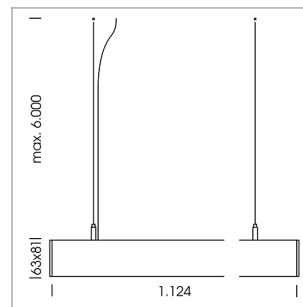

beledi XS

Article number: 70630414

LIGHT TECHNOLOGY

LED	SMD linear
Light colour	830
Luminous flux	4000 lm
System power	27 W
Luminaire Efficiency	148 lm/W
Reflector	BatWing
Beam angle	2 x 20°

LUMINAIRE

Weight	3.2 kg
Protection rating . class	IP 40 . I
Luminaire colour	silver

OPTIONAL

Mounting Accessories

Light band with LED, rated life of the LED L80/B50 > 50000 h, colour rendering index CRI > 80, reflector with double asymmetrical light distribution pattern, lens optics made of PMMA, luminaire insert sheet steel, powder-coated, silver