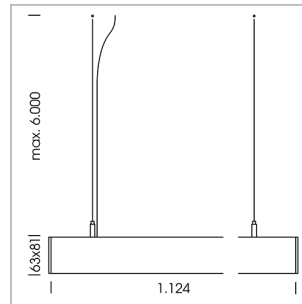

beledi XS

Article number: 70630417

LIGHT TECHNOLOGY

LED	SMD linear
Light colour	830
Luminous flux	6000 lm
System power	44.5 W
Luminaire Efficiency	135 lm/W
Reflector	BatWing
Beam angle	2 x 20°

LUMINAIRE

Weight	3.2 kg
Protection rating . class	IP 40 . I
Luminaire colour	silver

OPTIONAL

Mounting Accessories

Light band with LED, rated life of the LED L80/B50 > 50000 h, colour rendering index CRI > 80, reflector with double asymmetrical light distribution pattern, lens optics made of PMMA, luminaire insert sheet steel, powder-coated, silver