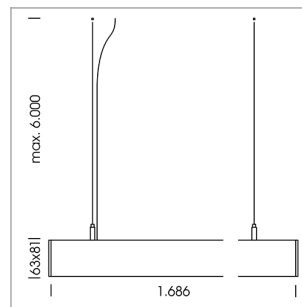

beledi XS

Article number: 70630420

LIGHT TECHNOLOGY

| | |
|----------------------|------------|
| LED | SMD linear |
| Light colour | 830 |
| Luminous flux | 6000 lm |
| System power | 40.5 W |
| Luminaire Efficiency | 148 lm/W |
| Reflector | BatWing |
| Beam angle | 2 x 20° |

LUMINAIRE

| | |
|---------------------------|-----------|
| Weight | 3.2 kg |
| Protection rating . class | IP 40 . I |
| Luminaire colour | silver |

OPTIONAL

Mounting Accessories

Light band with LED, rated life of the LED L80/B50 > 50000 h, colour rendering index CRI > 80, reflector with double asymmetrical light distribution pattern, lens optics made of PMMA, luminaire insert sheet steel, powder-coated, silver