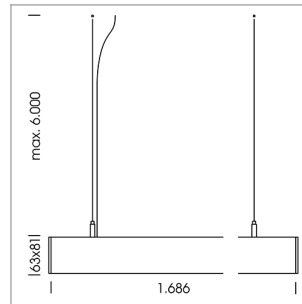

beledi XS

Article number: 70630422

LIGHT TECHNOLOGY

LED	SMD linear
Light colour	830
Luminous flux	9000 lm
System power	66.5 W
Luminaire Efficiency	135 lm/W
Reflector	BatWing
Beam angle	2 x 20°

LUMINAIRE

Weight	3.2 kg
Protection rating . class	IP 40 . I
Luminaire colour	silver

OPTIONAL

Mounting Accessories

Light band with LED, rated life of the LED L80/B50 > 50000 h, colour rendering index CRI > 80, reflector with double asymmetrical light distribution pattern, lens optics made of PMMA, luminaire insert sheet steel, powder-coated, silver