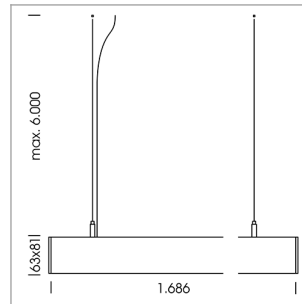

beledi XS

Article number: 70630423

LIGHT TECHNOLOGY

LED	SMD linear
Light colour	830
Luminous flux	9000 lm
System power	66.5 W
Luminaire Efficiency	135 lm/W
Reflector	BatWing
Beam angle	2 x 20°

LUMINAIRE

Weight	3.2 kg
Protection rating . class	IP 40 . I
Luminaire colour	silver

OPTIONAL

Mounting Accessories

Light band with LED, rated life of the LED L80/B50 > 50000 h, colour rendering index CRI > 80, reflector with double asymmetrical light distribution pattern, lens optics made of PMMA, luminaire insert sheet steel, powder-coated, silver