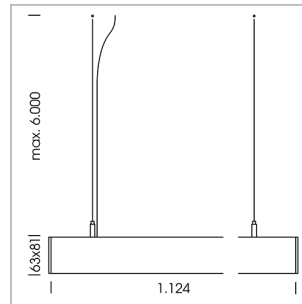

beledi XS

Article number: 70630515

LIGHT TECHNOLOGY

LED	SMD linear
Light colour	840
Luminous flux	4000 lm
System power	25.5 W
Luminaire Efficiency	157 lm/W
Reflector	BatWing
Beam angle	2 x 20°

LUMINAIRE

Weight	3.2 kg
Protection rating . class	IP 40 . I
Luminaire colour	silver

OPTIONAL

Mounting Accessories

Light band with LED, rated life of the LED L80/B50 > 50000 h, colour rendering index CRI > 80, reflector with double asymmetrical light distribution pattern, lens optics made of PMMA, luminaire insert sheet steel, powder-coated, silver