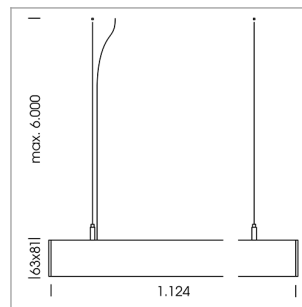

beledi XS

Article number: 70630517

LIGHT TECHNOLOGY

LED	SMD linear
Light colour	840
Luminous flux	6000 lm
System power	42 W
Luminaire Efficiency	143 lm/W
Reflector	BatWing
Beam angle	2 x 20°

LUMINAIRE

Weight	3.2 kg
Protection rating . class	IP 40 . I
Luminaire colour	silver

OPTIONAL

Mounting Accessories

Light band with LED, rated life of the LED L80/B50 > 50000 h, colour rendering index CRI > 80, reflector with double asymmetrical light distribution pattern, lens optics made of PMMA, luminaire insert sheet steel, powder-coated, silver