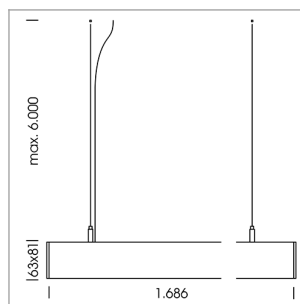

beledi XS

Article number: 70630518

LIGHT TECHNOLOGY

LED	SMD linear
Light colour	840
Luminous flux	4800 lm
System power	30 W
Luminaire Efficiency	160 lm/W
Reflector	BatWing
Beam angle	2 x 20°

LUMINAIRE

Weight	3.2 kg
Protection rating . class	IP 40 . I
Luminaire colour	silver

OPTIONAL

Mounting Accessories

Light band with LED, rated life of the LED L80/B50 > 50000 h, colour rendering index CRI > 80, reflector with double asymmetrical light distribution pattern, lens optics made of PMMA, luminaire insert sheet steel, powder-coated, silver