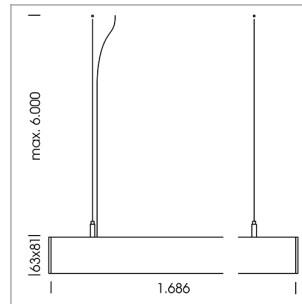

beledi XS

Article number: 70630521

LIGHT TECHNOLOGY

LED	SMD linear
Light colour	840
Luminous flux	6000 lm
System power	38.5 W
Luminaire Efficiency	156 lm/W
Reflector	BatWing
Beam angle	2 x 20°

LUMINAIRE

Weight	3.2 kg
Protection rating . class	IP 40 . I
Luminaire colour	silver

OPTIONAL

Mounting Accessories

Light band with LED, rated life of the LED L80/B50 > 50000 h, colour rendering index CRI > 80, reflector with double asymmetrical light distribution pattern, lens optics made of PMMA, luminaire insert sheet steel, powder-coated, silver