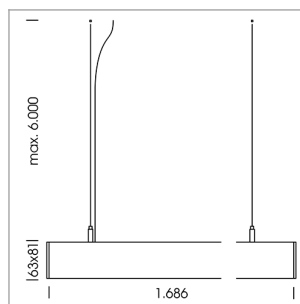

beledi XS

Article number: 70630522

LIGHT TECHNOLOGY

LED	SMD linear
Light colour	840
Luminous flux	9000 lm
System power	63 W
Luminaire Efficiency	143 lm/W
Reflector	BatWing
Beam angle	2 x 20°

LUMINAIRE

Weight	3.2 kg
Protection rating . class	IP 40 . I
Luminaire colour	silver

OPTIONAL

Mounting Accessories

Light band with LED, rated life of the LED L80/B50 > 50000 h, colour rendering index CRI > 80, reflector with double asymmetrical light distribution pattern, lens optics made of PMMA, luminaire insert sheet steel, powder-coated, silver