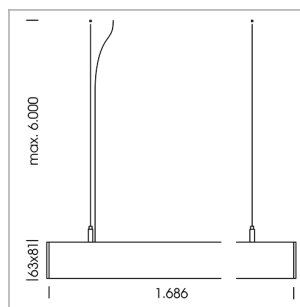

beledi XS

Article number: 70630523

LIGHT TECHNOLOGY

LED	SMD linear
Light colour	840
Luminous flux	9000 lm
System power	63 W
Luminaire Efficiency	143 lm/W
Reflector	BatWing
Beam angle	2 x 20°

LUMINAIRE

Weight	3.2 kg
Protection rating . class	IP 40 . I
Luminaire colour	silver

OPTIONAL

Mounting Accessories

Light band with LED, rated life of the LED L80/B50 > 50000 h, colour rendering index CRI > 80, reflector with double asymmetrical light distribution pattern, lens optics made of PMMA, luminaire insert sheet steel, powder-coated, silver