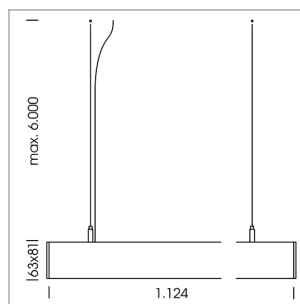

beledi XS

Article number: 70630703

LIGHT TECHNOLOGY

LED	SMD linear
Light colour	830
Luminous flux	4000 lm
System power	27 W
Luminaire Efficiency	148 lm/W
Reflector	BatWing
Beam angle	2 x 20°

LUMINAIRE

Weight	3.2 kg
Protection rating . class	IP 40 . I
Luminaire colour	black

OPTIONAL

Mounting Accessories

Light band with LED, rated life of the LED L80/B50 > 50000 h, colour rendering index CRI > 80, reflector with double asymmetrical light distribution pattern, lens optics made of PMMA, luminaire insert sheet steel, powder-coated, black