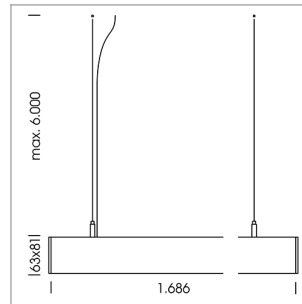

beledi XS

Article number: 70630711

LIGHT TECHNOLOGY

LED	SMD linear
Light colour	830
Luminous flux	9000 lm
System power	66.5 W
Luminaire Efficiency	135 lm/W
Reflector	BatWing
Beam angle	2 x 20°

LUMINAIRE

Weight	3.2 kg
Protection rating . class	IP 40 . I
Luminaire colour	black

OPTIONAL

Mounting Accessories

Light band with LED, rated life of the LED L80/B50 > 50000 h, colour rendering index CRI > 80, reflector with double asymmetrical light distribution pattern, lens optics made of PMMA, luminaire insert sheet steel, powder-coated, black