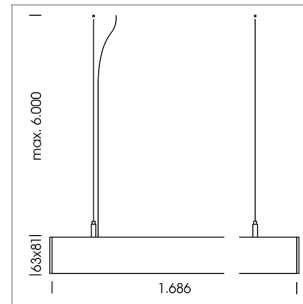

beledi XS

Article number: 70650109

LIGHT TECHNOLOGY

LED	SMD linear
Light colour	830
Luminous flux	6000 lm
System power	44.5 W
Luminaire Efficiency	135 lm/W
Reflector	Half BatWing
Beam angle	30°

LUMINAIRE

Weight	3.2 kg
Protection rating . class	IP 40 . I
Luminaire colour	white

OPTIONAL

Mounting Accessories

Light band with LED, rated life of the LED L80/B50 > 50000 h, colour rendering index CRI > 80, reflector with homogeneous light distribution pattern, lens optics made of PMMA, luminaire insert sheet steel, powder-coated, white