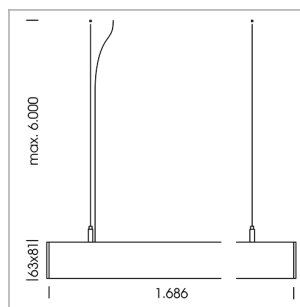

beledi XS

Article number: 70650709

LIGHT TECHNOLOGY

LED	SMD linear
Light colour	830
Luminous flux	6000 lm
System power	44.5 W
Luminaire Efficiency	135 lm/W
Reflector	Half BatWing
Beam angle	30°

LUMINAIRE

Weight	3.2 kg
Protection rating . class	IP 40 . I
Luminaire colour	black

OPTIONAL

Mounting Accessories

Light band with LED, rated life of the LED L80/B50 > 50000 h, colour rendering index CRI > 80, reflector with homogeneous light distribution pattern, lens optics made of PMMA, luminaire insert sheet steel, powder-coated, black

driver unit: 220-240 V~ / 50-60 Hz, max. 24 luminaires per circuit (B16A fuse)

Note: All data are typical values. System features may change with product improvements due to technical advances. Errors excepted.