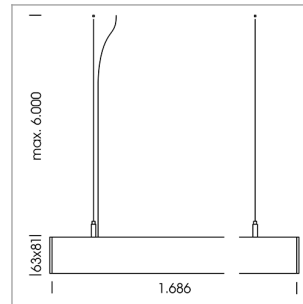

beledi XS

Article number: 70650711

LIGHT TECHNOLOGY

LED	SMD linear
Light colour	830
Luminous flux	9000 lm
System power	73.5 W
Luminaire Efficiency	122 lm/W
Reflector	Half BatWing
Beam angle	30°

LUMINAIRE

Weight	3.2 kg
Protection rating . class	IP 40 . I
Luminaire colour	black

OPTIONAL

Mounting Accessories

Light band with LED, rated life of the LED L80/B50 > 50000 h, colour rendering index CRI > 80, reflector with homogeneous light distribution pattern, lens optics made of PMMA, luminaire insert sheet steel, powder-coated, black

driver unit: 220-240 V~ / 50-60 Hz, max. 24 luminaires per circuit (B16A fuse)

Note: All data are typical values. System features may change with product improvements due to technical advances. Errors excepted.