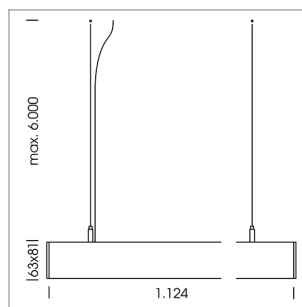

beledi XS

Article number: 70650803

LIGHT TECHNOLOGY

LED	SMD linear
Light colour	840
Luminous flux	4000 lm
System power	28.5 W
Luminaire Efficiency	140 lm/W
Reflector	Half BatWing
Beam angle	30°

LUMINAIRE

Weight	3.2 kg
Protection rating . class	IP 40 . I
Luminaire colour	black

OPTIONAL

Mounting Accessories

Light band with LED, rated life of the LED L80/B50 > 50000 h, colour rendering index CRI > 80, reflector with homogeneous light distribution pattern, lens optics made of PMMA, luminaire insert sheet steel, powder-coated, black

driver unit: 220-240 V~ / 50-60 Hz, max. 24 luminaires per circuit (B16A fuse)

Note: All data are typical values. System features may change with product improvements due to technical advances. Errors excepted.