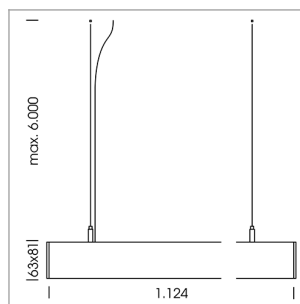

beledi XS

Article number: 70660103

LIGHT TECHNOLOGY

LED	SMD linear
Light colour	830
Luminous flux	4000 lm
System power	27 W
Luminaire Efficiency	148 lm/W
Reflector	Xtra WideBeam

LUMINAIRE

Weight	3.2 kg
Protection rating . class	IP 40 . I
Luminaire colour	white

OPTIONAL

Mounting Accessories

Light band with LED, rated life of the LED L80/B50 > 50000 h, colour rendering index CRI > 80, reflector with homogeneous light distribution pattern, lens optics made of PMMA, luminaire insert sheet steel, powder-coated, white

1.0 m	2.94 2.48	1295.0
2.0 m	5.88 4.96	324.0
3.0 m	8.82 7.44	144.0
4.0 m	11.76 9.92	81.0
5.0 m	14.70 12.40	52.0
	Ø (m)	E0(0°)(lx)