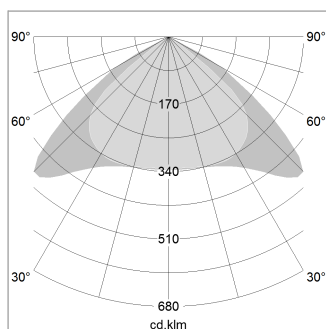

beledi XS

Article number: 70660103

LIGHT TECHNOLOGY

LED	SMD linear
Light colour	830
Luminous flux	4000 lm
System power	27 W
Luminaire Efficiency	148 lm/W
Reflector	Xtra WideBeam

LUMINAIRE

Weight	3.2 kg
Protection rating . class	IP 40 . I
Luminaire colour	white

OPTIONAL

Mounting Accessories

Light band with LED, rated life of the LED L80/B50 > 50000 h, colour rendering index CRI > 80, reflector with homogeneous light distribution pattern, lens optics made of PMMA, luminaire insert sheet steel, powder-coated, white

1.0 m	2.94 2.48	1295.0
2.0 m	5.88 4.96	324.0
3.0 m	8.82 7.44	144.0
4.0 m	11.76 9.92	81.0
5.0 m	14.70 12.40	52.0
	Ø (m)	E0(0°)(lx)