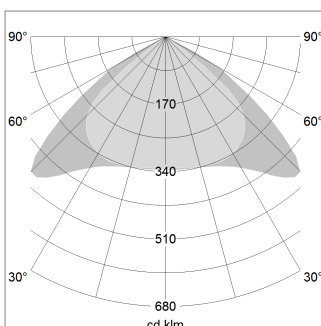

beledi XS

Article number: 70660211

LIGHT TECHNOLOGY

LED	SMD linear
Light colour	840
Luminous flux	9000 lm
System power	63 W
Luminaire Efficiency	143 lm/W
Reflector	Xtra WideBeam

LUMINAIRE

Weight	3.2 kg
Protection rating . class	IP 40 . I
Luminaire colour	white

OPTIONAL

Mounting Accessories

Light band with LED, rated life of the LED L80/B50 > 50000 h, colour rendering index CRI > 80, reflector with homogeneous light distribution pattern, lens optics made of PMMA, luminaire insert sheet steel, powder-coated, white

1.0 m	2.94 2.48	2913.0
2.0 m	5.88 4.96	728.0
3.0 m	8.82 7.44	324.0
4.0 m	11.76 9.92	182.0
5.0 m	14.70 12.40	117.0
	Ø (m)	E0(0°)(lx)