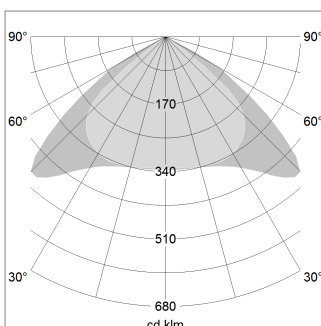

beledi XS

Article number: 70660213

LIGHT TECHNOLOGY

LED	SMD linear
Light colour	840
Luminous flux	3200 lm
System power	20 W
Luminaire Efficiency	160 lm/W
Reflector	Xtra WideBeam

LUMINAIRE

Weight	3.2 kg
Protection rating . class	IP 40 . I
Luminaire colour	white

OPTIONAL

Mounting Accessories

Light band with LED, rated life of the LED L80/B50 > 50000 h, colour rendering index CRI > 80, reflector with homogeneous light distribution pattern, lens optics made of PMMA, luminaire insert sheet steel, powder-coated, white

1.0 m	2.94 2.48	1036.0
2.0 m	5.88 4.96	259.0
3.0 m	8.82 7.44	115.0
4.0 m	11.76 9.92	65.0
5.0 m	14.70 12.40	41.0
	Ø (m)	E0(0°)(lx)