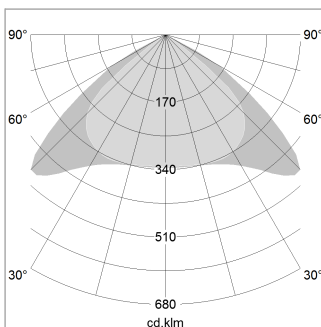

beledi XS

Article number: 70660219

LIGHT TECHNOLOGY

LED	SMD linear
Light colour	840
Luminous flux	4800 lm
System power	30 W
Luminaire Efficiency	160 lm/W
Reflector	Xtra WideBeam

LUMINAIRE

Weight	3.2 kg
Protection rating . class	IP 40 . I
Luminaire colour	white

OPTIONAL

Mounting Accessories

Light band with LED, rated life of the LED L80/B50 > 50000 h, colour rendering index CRI > 80, reflector with homogeneous light distribution pattern, lens optics made of PMMA, luminaire insert sheet steel, powder-coated, white

1.0 m	2.94 2.48	1554.0
2.0 m	5.88 4.96	388.0
3.0 m	8.82 7.44	173.0
4.0 m	11.76 9.92	97.0
5.0 m	14.70 12.40	62.0
	Ø (m)	E0(0°)(lx)