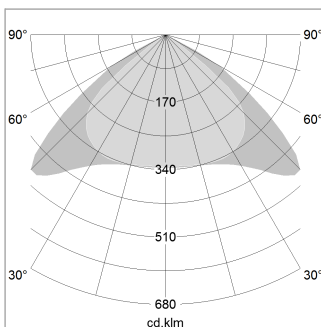

### LIGHT TECHNOLOGY

LED	SMD linear
Light colour	830
Luminous flux	9000 lm
System power	66.5 W
Luminaire Efficiency	135 lm/W
Reflector	Xtra WideBeam

### LUMINAIRE

Weight	3.2 kg
Protection rating . class	IP 40 . I
Luminaire colour	silver

1.0 m	2.94 2.48	2913.0
2.0 m	5.88 4.96	728.0
3.0 m	8.82 7.44	324.0
4.0 m	11.76 9.92	182.0
5.0 m	14.70 12.40	117.0
	Ø (m)	E0(0°)(lx)